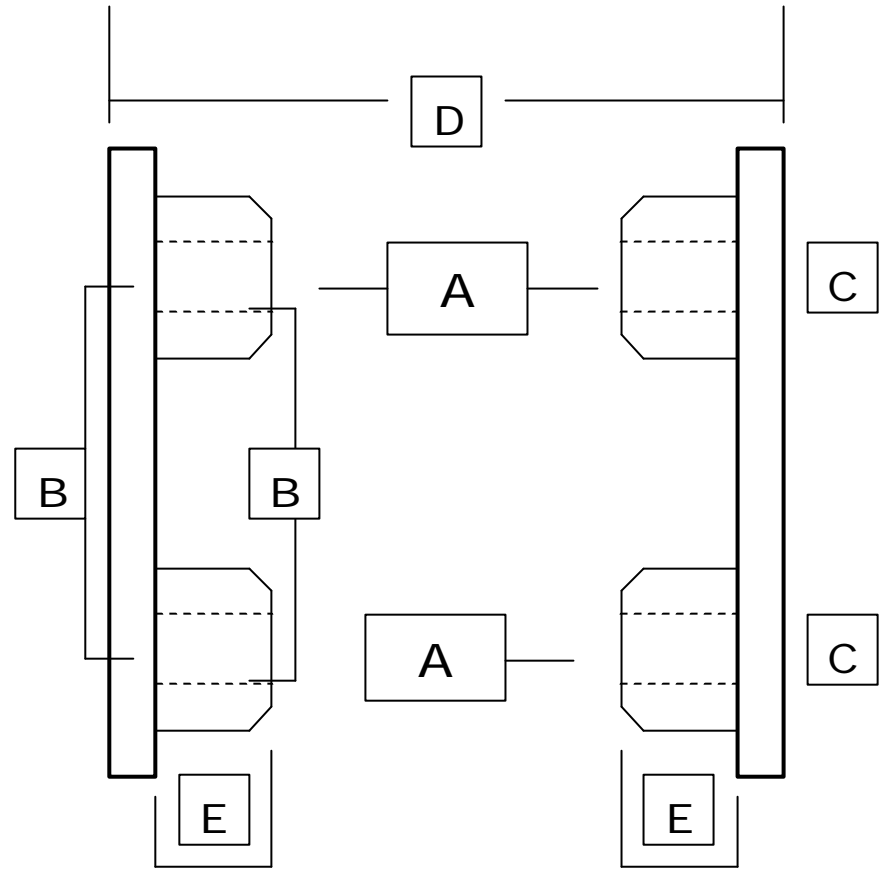

NEED A BUCKET FOR YOUR MACHINE ?
CAN'T FIND THE MODEL NUMBER! MAYBE IT'S AN IMPORT!

JUST FILL IN THE RELEVANT SIZES ON THIS SHEET AND FAX IT TO
 PLANTFORCE ON..... 01291 - 424803 AND WE'LL DO OUR BEST TO HELP!

- A = (DIPPER)**
 - B = (PIN CENTRES)**
 - C = (PIN SIZE)**
 - D = (O/S HANGERS)**
 - E = (BOSS DEPTH)**
- Sizes in mm please.**

**PLANT
 FORCE**

FAX TO: 01291 - 424803