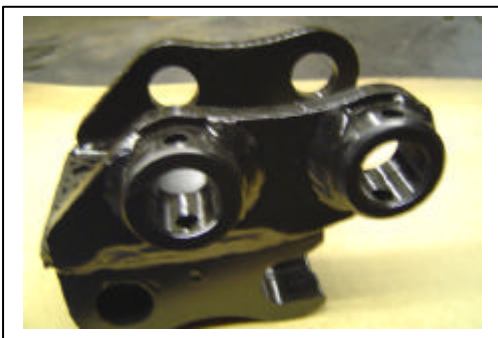

THE NEW 'SEMI-HITCH' FROM PLANTFORCE

25mm pin
30mm pin
35mm pin
40mm pin

All models come complete with 2 pins.

**PLANTFORCE LTD., THE HATCHERY, HAWTHORN,
CRICK, CALDICOT, NP26 – 5UT
TEL: 01291 – 431111. FAX: 01291 – 424803
www.plantforce.co.uk info@plantforce.co.uk**